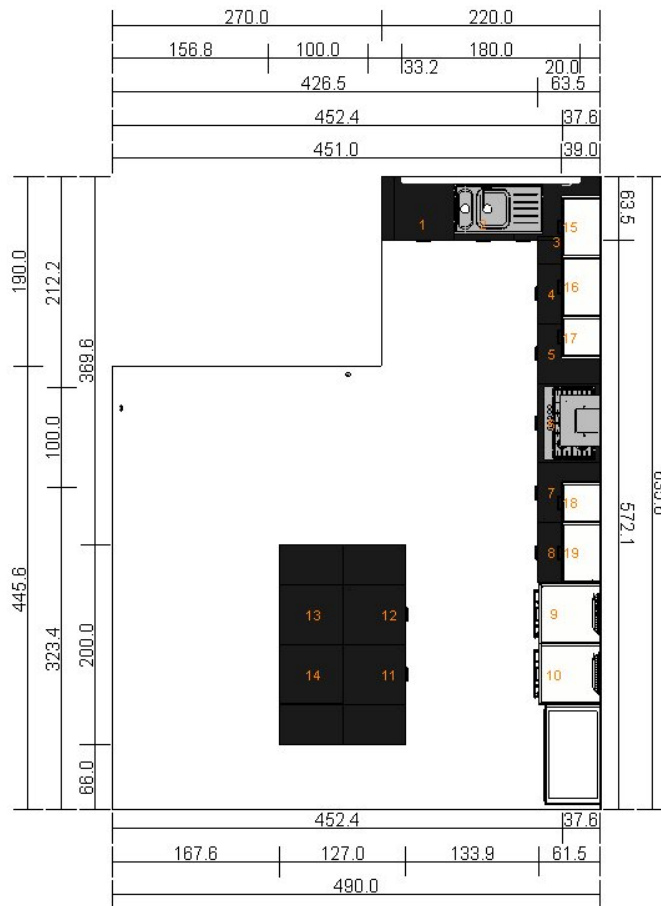

Kitchen_01 - East Wall
0000-6202-8369

All measurement in cm

Kitchen_01 - North/East Wall
0000-6202-8369

All measurement in cm

Kitchen_01 - Plan View
0000-6202-8369

All measurement in cm

Total Price: £5,216

				Price	Quantity	Total Price	
1	<hr/>						
			40279769	RENGÖRA integrated dishwasher grey A+	£300	1	£300
			70205102	RINGHULT door high-gloss white 60x80 cm	£43	1	£43
			50248348	RESONLIG sliding- hinge fully int dishwasher	£8	1	£8