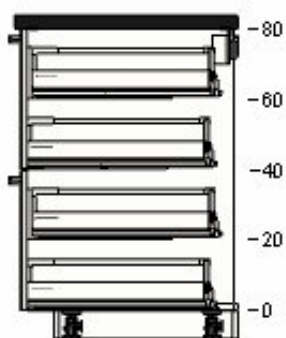

7

50205626 METOD base cabinet frame white 60x60x80 cm

£21 1 £21

30205104 RINGHULT drawer front high-gloss white 60x40 cm

£25 2 £50

20221449 MAXIMERA drawer, medium white 60x60 cm

£22 4 £88

80204654 UTRUSTA drawer front, medium white 60 cm

£7 2 £14