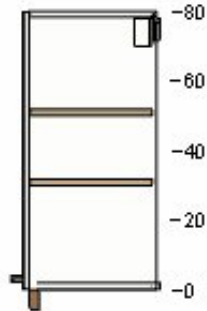

17

70205531 METOD
wall
cabinet
frame
white
40x37x80
cm

£14

1

£14

30205095 RINGHULT
door
high-gloss
white
40x80 cm

£31

1

£31

40205622 UTRUSTA
shelf
white
40x37 cm

£3

1

£3

60204645 UTRUSTA
hinge
125 °

£4

1

£4