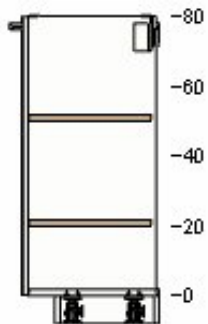

14

50205631 METOD
base
cabinet
frame
white
60x37x80
cm

£17

1

£17

70205102 RINGHULT
door
high-gloss
white
60x80 cm

£43

1

£43

10205614 UTRUSTA
shelf
white
60x37 cm

£4

1

£4

60204645 UTRUSTA
hinge
125 °

£4

1

£4