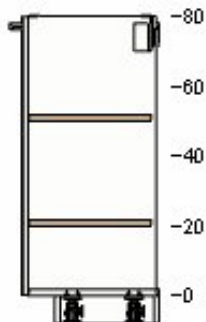

11

		-80		50205626	METHOD base cabinet frame white 60x60x80 cm	£21	1	£21	
		-60							
		-40							
		-20		30205104	RINGHULT drawer front high-gloss white 60x40 cm	£25	2	£50	
		-0							
				20221449	MAXIMERA drawer, medium white 60x60 cm	£22	2	£44	

12

50205626	METHOD base cabinet frame white 60x60x80 cm	£21	1	£21
----------	---	-----	---	-----

30205104	RINGHULT drawer front high-gloss white 60x40 cm	£25	2	£50
----------	--	-----	---	-----

20221449	MAXIMERA drawer, medium white 60x60 cm	£22	2	£44
----------	--	-----	---	-----

13

50205631	METHOD base cabinet frame white 60x37x80 cm	£17	1	£17
----------	---	-----	---	-----

70205102	RINGHULT door high-gloss white 60x80 cm	£43	1	£43
----------	---	-----	---	-----

10205614	UTRUSTA shelf white 60x37 cm	£4	1	£4
----------	---------------------------------------	----	---	----