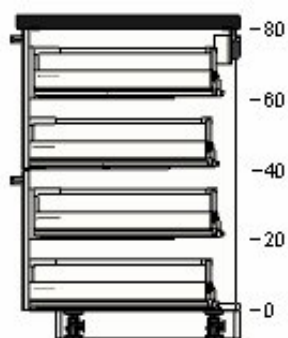

70205102	RINGHULT door high-gloss white 60x80 cm	£43	1	£43
----------	---	-----	---	-----

5

50205626	METHOD base cabinet frame white 60x60x80 cm	£21	1	£21
----------	---	-----	---	-----

30205104	RINGHULT drawer front high-gloss white 60x40 cm	£25	2	£50
----------	--	-----	---	-----