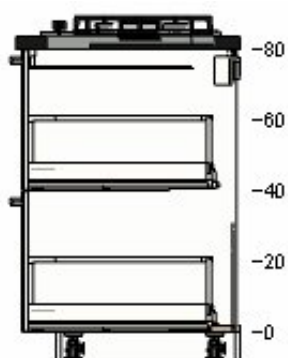

6

50215475	METHOD base cabinet for built-in oven/sink white 80x60x80 cm	£31	1	£31

70278056	ELDSLÅGA gas hob stainless steel	£225	1	£225

90205101	RINGHULT drawer front high-gloss white 80x40 cm	£31	2	£62

20204633	MAXIMERA drawer, high white 80x60 cm	£39	2	£78

30243295	NYTTIG hob separator for drawer 80 cm	£13	1	£13