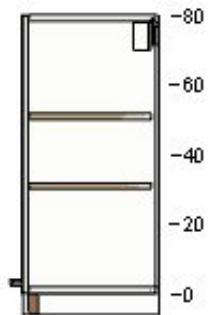

15

30205528 METOD
wall
cabinet
frame
white
60x37x80
cm

£17

1

£17

70205102 RINGHULT
door
high-gloss
white
60x80 cm

£43

1

£43

10205614 UTRUSTA
shelf
white
60x37 cm

£4

1

£4

60204645 UTRUSTA
hinge
125 °

£4

1

£4