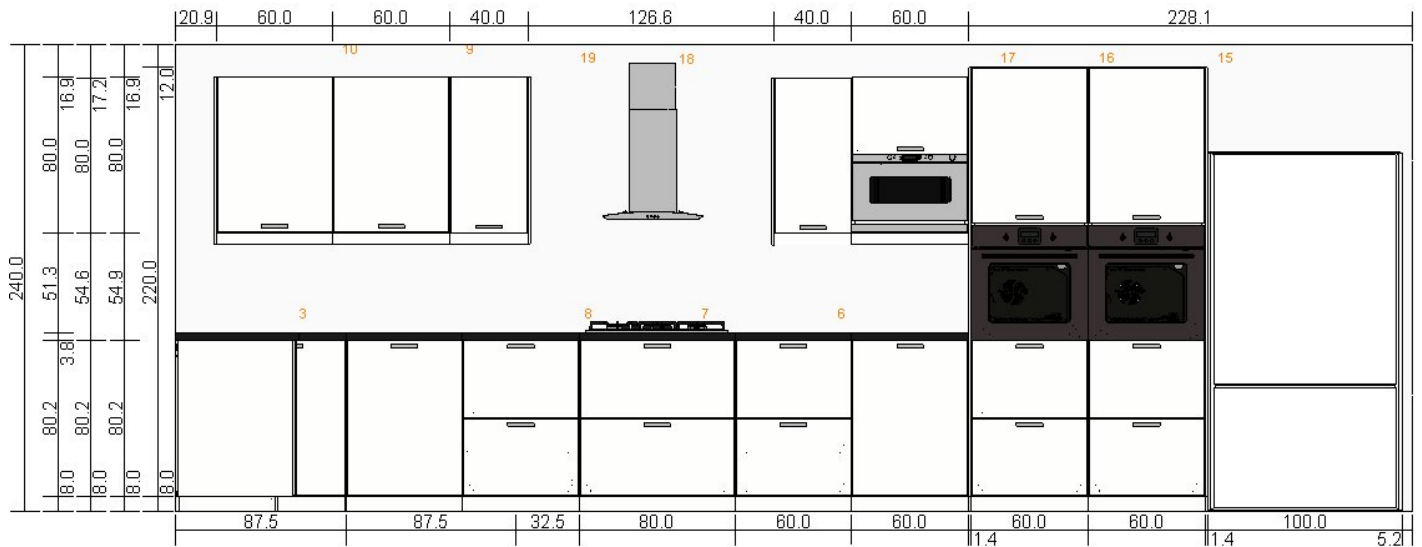

Kitchen_01 - East Wall
0000-6202-8369

All measurement in cm

Kitchen_01 - North/East Wall
0000-6202-8369

All measurement in cm

Kitchen_01 - Plan View
0000-6202-8369

All measurement in cm

Total Price: £5,216

				Price	Quantity	Total Price	
1	<hr/>						
			40279769	RENGÖRA integrated dishwasher grey A+	£300	1	£300
			70205102	RINGHULT door high-gloss white 60x80 cm	£43	1	£43
			50248348	RESONLIG sliding- hinge fully int dishwasher	£8	1	£8

2

70213569	METOD base cabinet for built-in oven/sink white 60x60x80 cm	£24	1	£24
----------	---	-----	---	-----

10114218	BOHOLMEN 1 1/2 bowl insert sink with drainer stainless steel 90x50 cm	£65	1	£65
----------	---	-----	---	-----