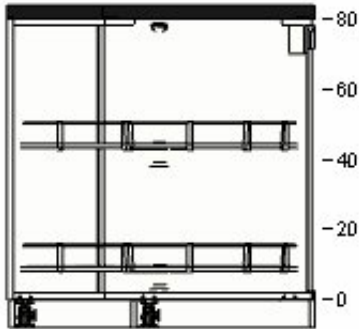

80204625	VARIERA drip pan	£9	1	£9
----------	------------------	----	---	----

3

20205519	METHOD corner base cabinet frame white 88x88x80 cm	£38	1	£38
----------	---	-----	---	-----

40208197	RINGHULT 2-p door f corner base cabinet set high-gloss white 25x80 cm	£53	1	£53
----------	---	-----	---	-----