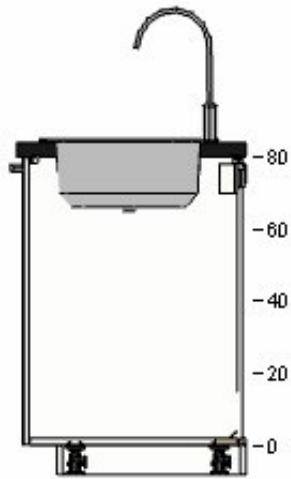

Kitchen_01 - East Wall
0000-6202-8369

All measurement in cm

Kitchen_01 - North/East Wall
0000-6202-8369

All measurement in cm

Kitchen_01 - Plan View
0000-6202-8369

All measurement in cm

Total Price: £5,216

				Price	Quantity	Total Price	
1	<hr/>						
			40279769	RENGÖRA integrated dishwasher grey A+	£300	1	£300
			70205102	RINGHULT door high-gloss white 60x80 cm	£43	1	£43
			50248348	RESONLIG sliding- hinge fully int dishwasher	£8	1	£8

2

70213569	METOD base cabinet for built-in oven/sink white 60x60x80 cm	£24	1	£24
----------	---	-----	---	-----

10114218	BOHOLMEN 1 1/2 bowl insert sink with drainer stainless steel 90x50 cm	£65	1	£65
----------	---	-----	---	-----