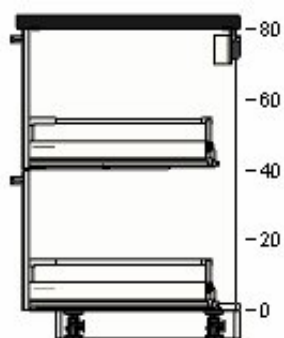

12

50205626	METHOD base cabinet frame white 60x60x80 cm	£21	1	£21

30205104	RINGHULT drawer front high-gloss white 60x40 cm	£25	2	£50

20221449	MAXIMERA drawer, medium white 60x60 cm	£22	2	£44