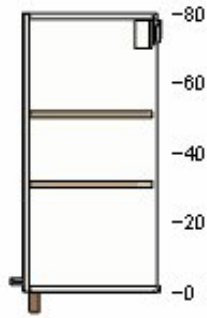

16

30205528 METOD
wall
cabinet
frame
white
60x37x80
cm

£17

1

£17

70205102 RINGHULT
door
high-gloss
white
60x80 cm

£43

1

£43

10205614 UTRUSTA
shelf
white
60x37 cm

£4

1

£4

60204645 UTRUSTA
hinge
125 °

£4

1

£4