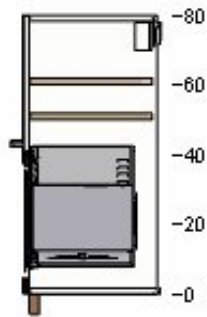

1

£3

60204645 UTRUSTA
hinge
125 °

£4

1

£4

19

30205528 METOD
wall
cabinet
frame
white
60x37x80
cm