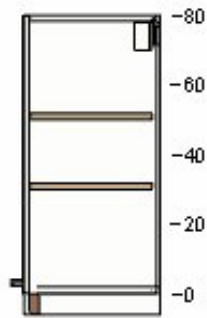

£3

60204645 UTRUSTA
hinge
125 °

£4

1

£4

18

70205531 METOD
wall
cabinet
frame
white
40x37x80
cm

£14