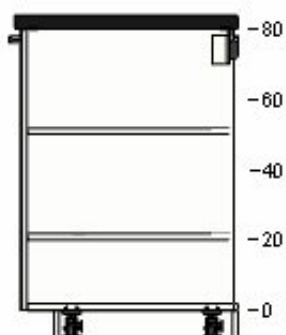

£25 2 £50

20221449 MAXIMERA drawer, medium white 60x60 cm

£22 4 £88

80204654 UTRUSTA drawer front, medium white 60 cm

£7 2 £14

8

50205626 METOD base cabinet frame white 60x60x80 cm

£21 1 £21