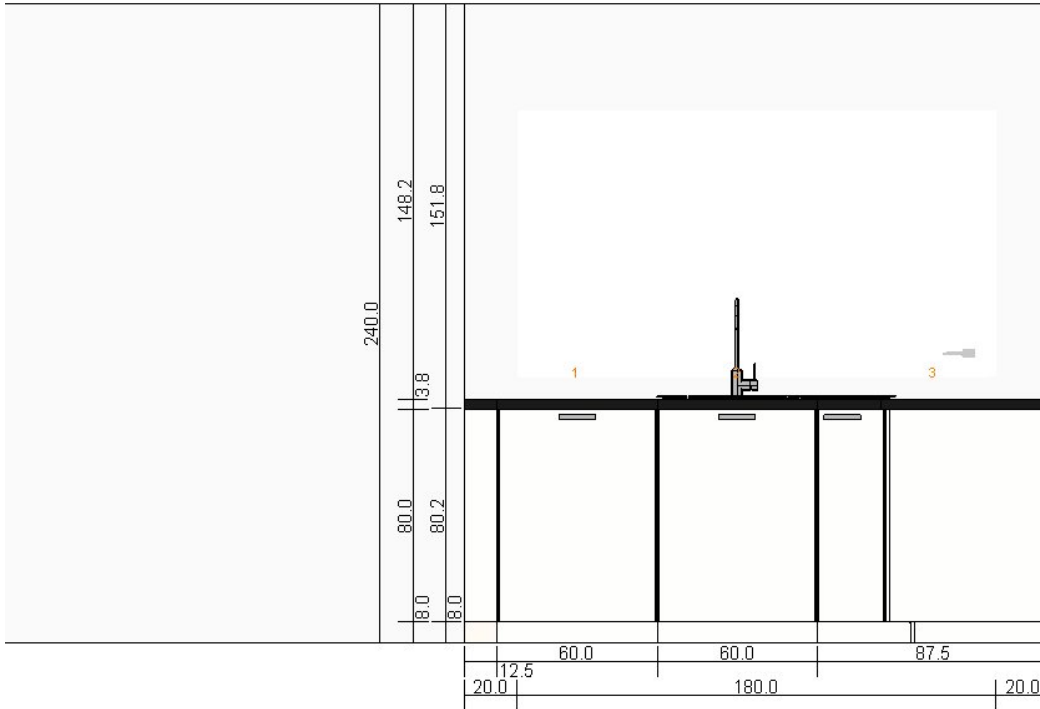

Kitchen_01 - East Wall
0000-6202-8369

All measurement in cm

Kitchen_01 - North/East Wall
0000-6202-8369

All measurement in cm

Kitchen_01 - Plan View
0000-6202-8369

All measurement in cm

Total Price: £5,216

				Price	Quantity	Total Price	
1	<hr/>						
			40279769	RENGÖRA integrated dishwasher grey A+	£300	1	£300
			70205102	RINGHULT door high-gloss white 60x80 cm	£43	1	£43
			50248348	RESONLIG sliding- hinge fully int dishwasher	£8	1	£8